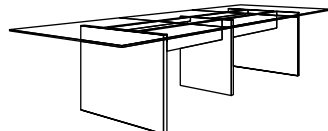

Meeting table 240x120 cm
sides: stone or wood
top: glass or wood

Meeting table 360x120 cm
sides: stone or/and wood
top: glass or wood

Frassino tinto silicio
Silicio (silicon) dyed ash

Piasentina stone
totally grey color